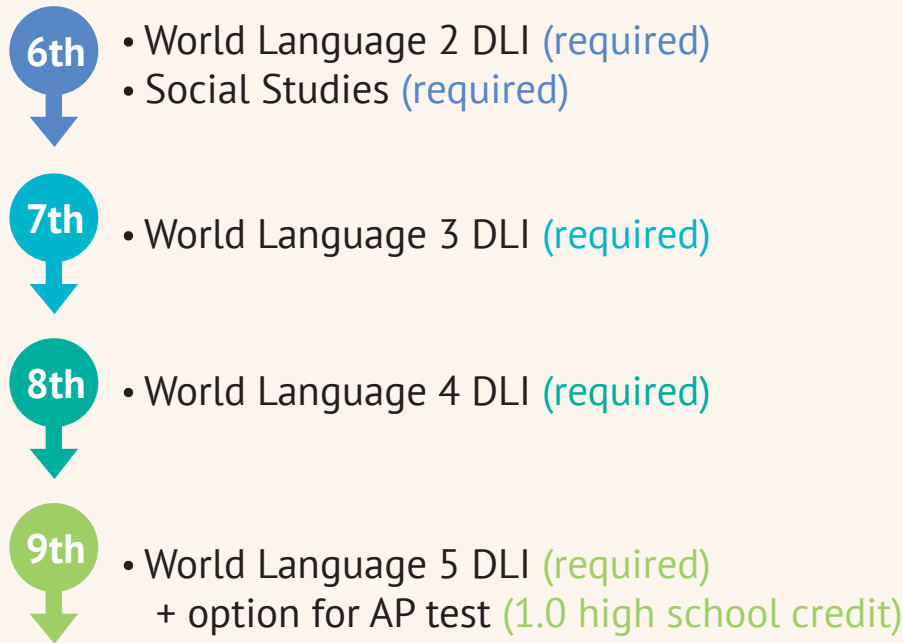

Utah DLI Secondary Pathway