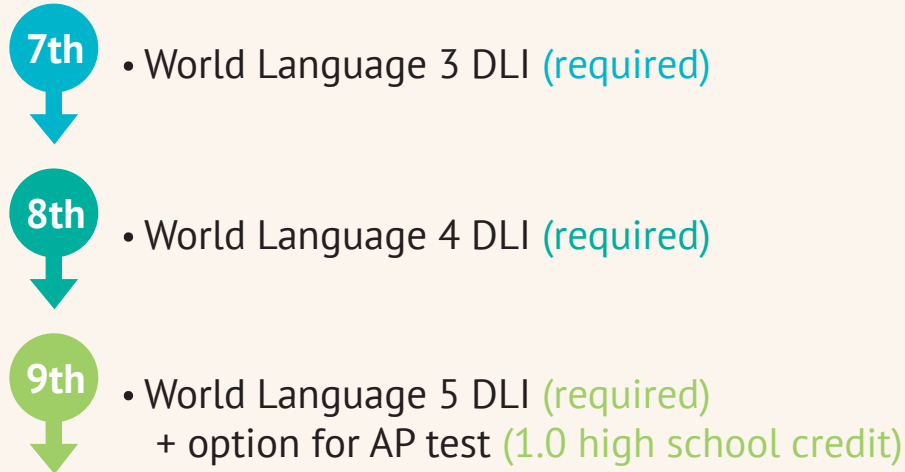

Utah DLI Secondary Pathway

If AP test in 9th

If AP test in 10th

Utah DLI Secondary Pathway

If AP test in 9th

If AP test in 10th

Utah DLI Secondary Pathway

6th • World Language 2 DLI (required)
• Social Studies (required)

7th • World Language 3 DLI (required)

8th • World Language 4 DLI (required)

9th • World Language 5 DLI (required)
+ option for AP test (1.0 high school credit)

7th • DLI Culture, History & Media

8th • DLI Culture, History & Media

If AP test in 10th

10th • AP Language & Culture
(1.0 high school credit)

11th • 3000 Level Bridge Course #2
(3 university credits & 1.0 high school credit)

12th • 3000 Level Bridge Course #3
(3 university credits & 1.0 high school credit)